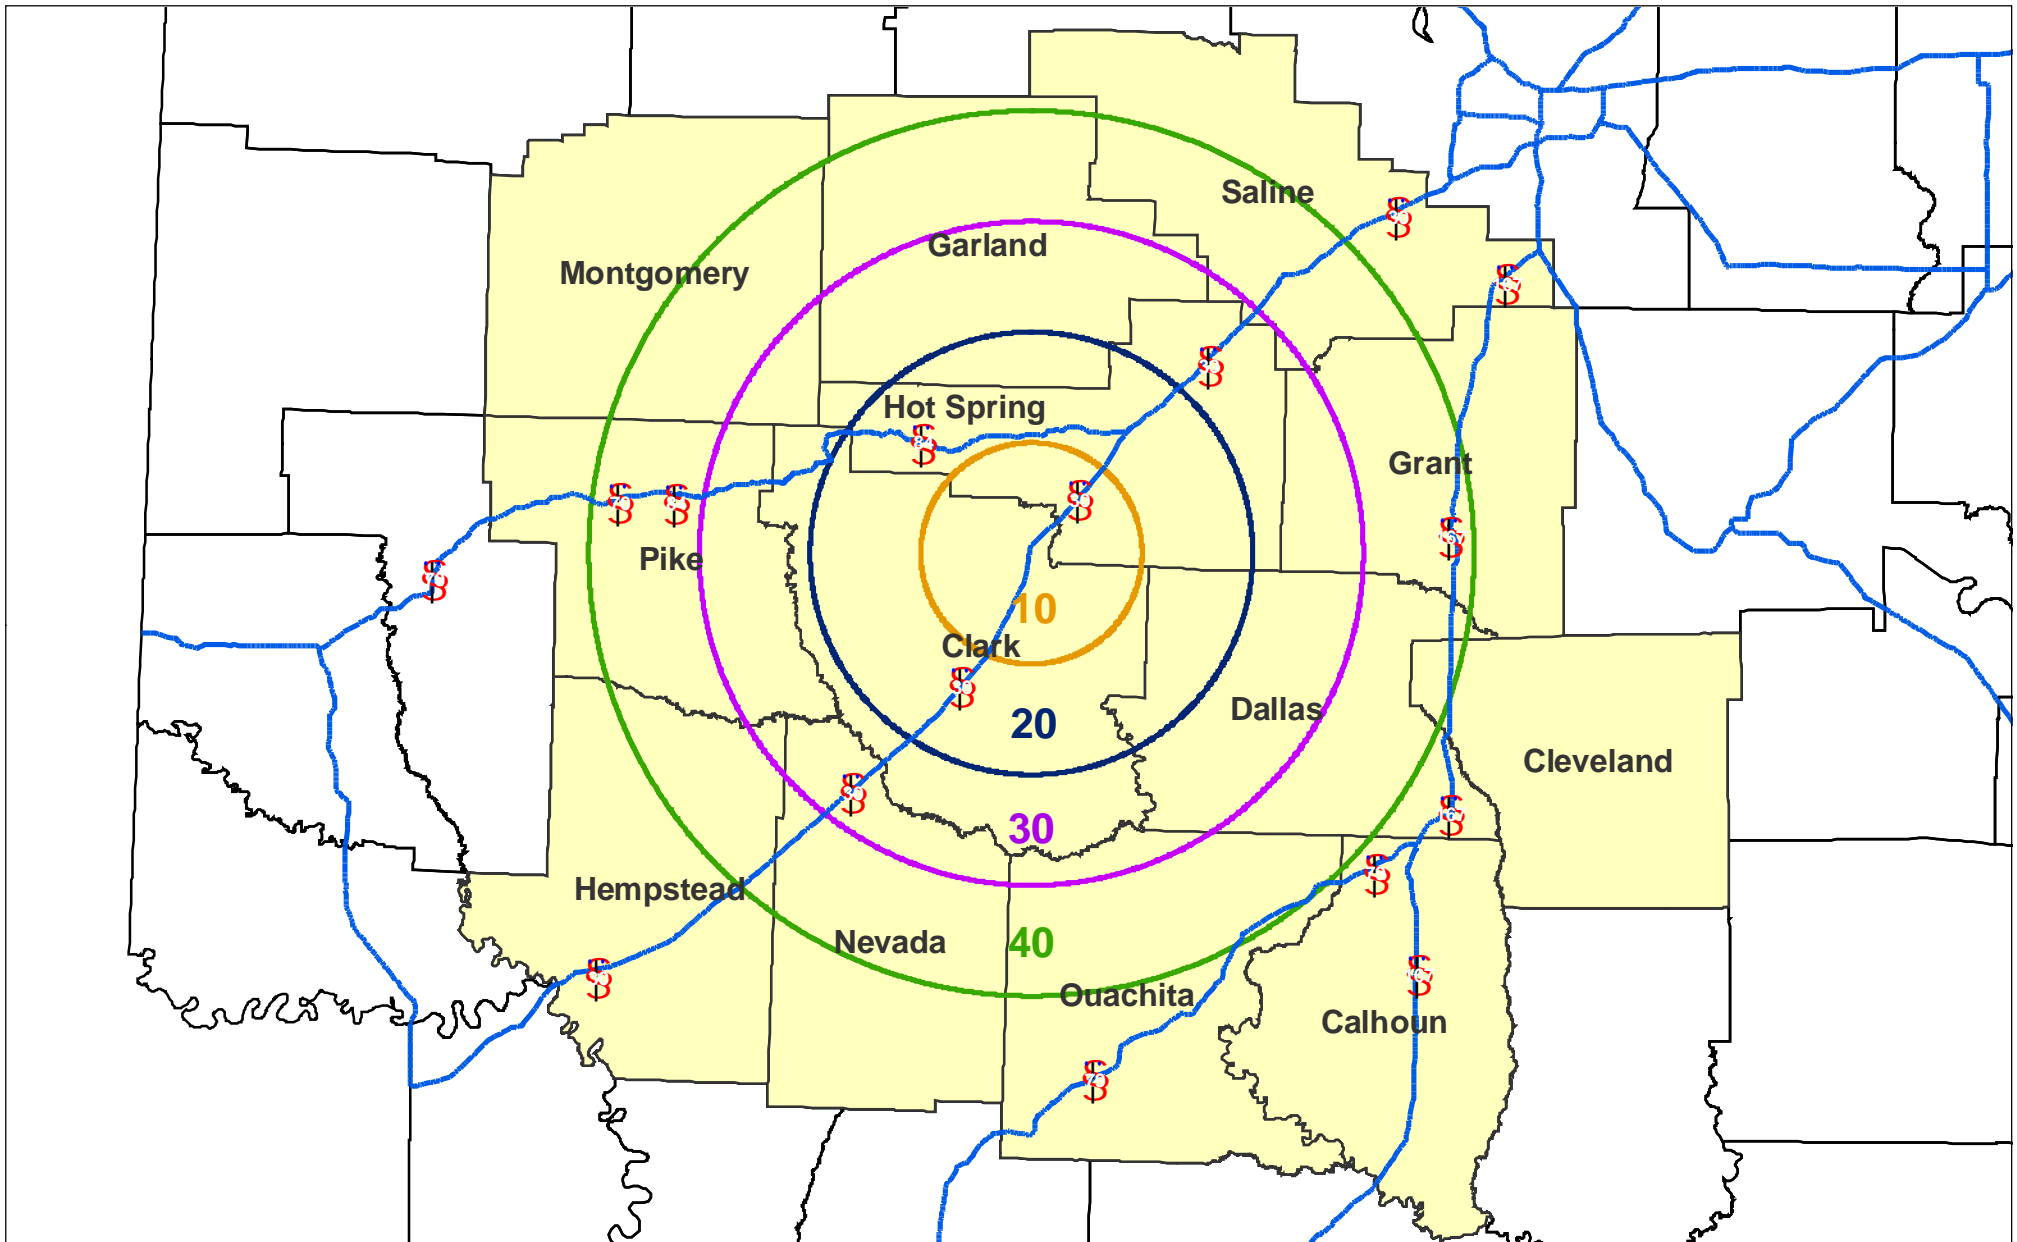

10, 20, 30 and 40 Mile Radii of Arkadelphia, Arkansas

Source: Census of Population and Housing, 1990:
Summary Tape File 3A, Arkansas, prepared by the
Bureau of the Census, U.S. Department of Commerce,
Washington, D.C., 1991.

1990 Median Household Income

- \$ 18,487
- \$ 20,063
- \$ 19,084
- \$ 20,409