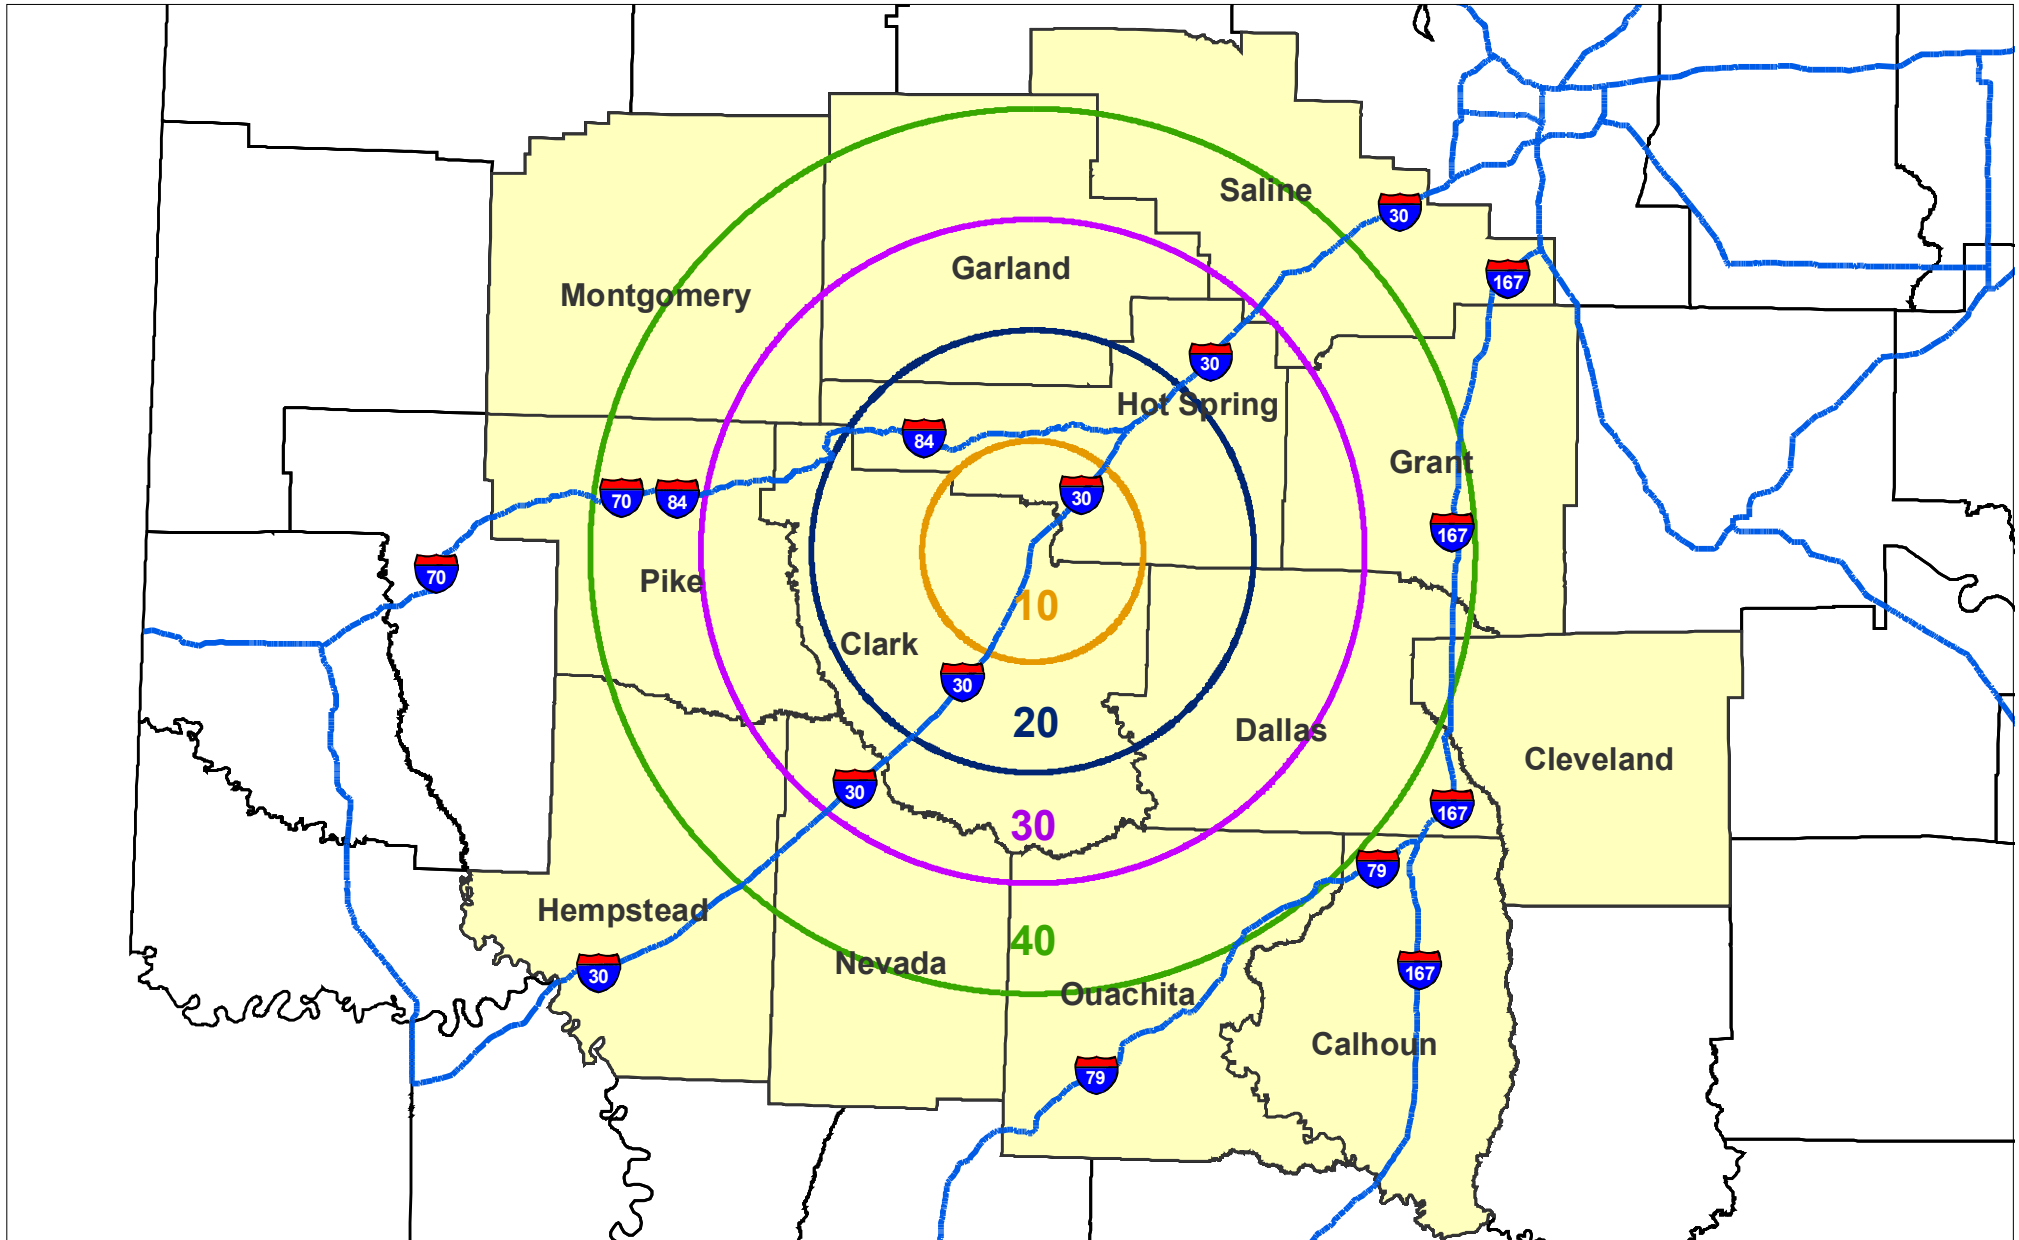

10, 20, 30 and 40 Mile Radii of Arkadelphia, Arkansas

Source: Census 2000 Summary File 3, prepared by the U.S. Bureau of the Census, U.S. Department of Commerce, Washington D.C., 2002

University of Arkansas at Little Rock
GIS Applications Laboratory
Institute for Economic Advancement
<http://argis.uarl.edu>
(501) 569-8534

Radius

- 10
- 20
- 30
- 40

Population

- 20,174
- 55,515
- 142,200
- 210,400

Median Household Income

- $ 28,570
- $ 31,138
- $ 29,755
- $ 31,560